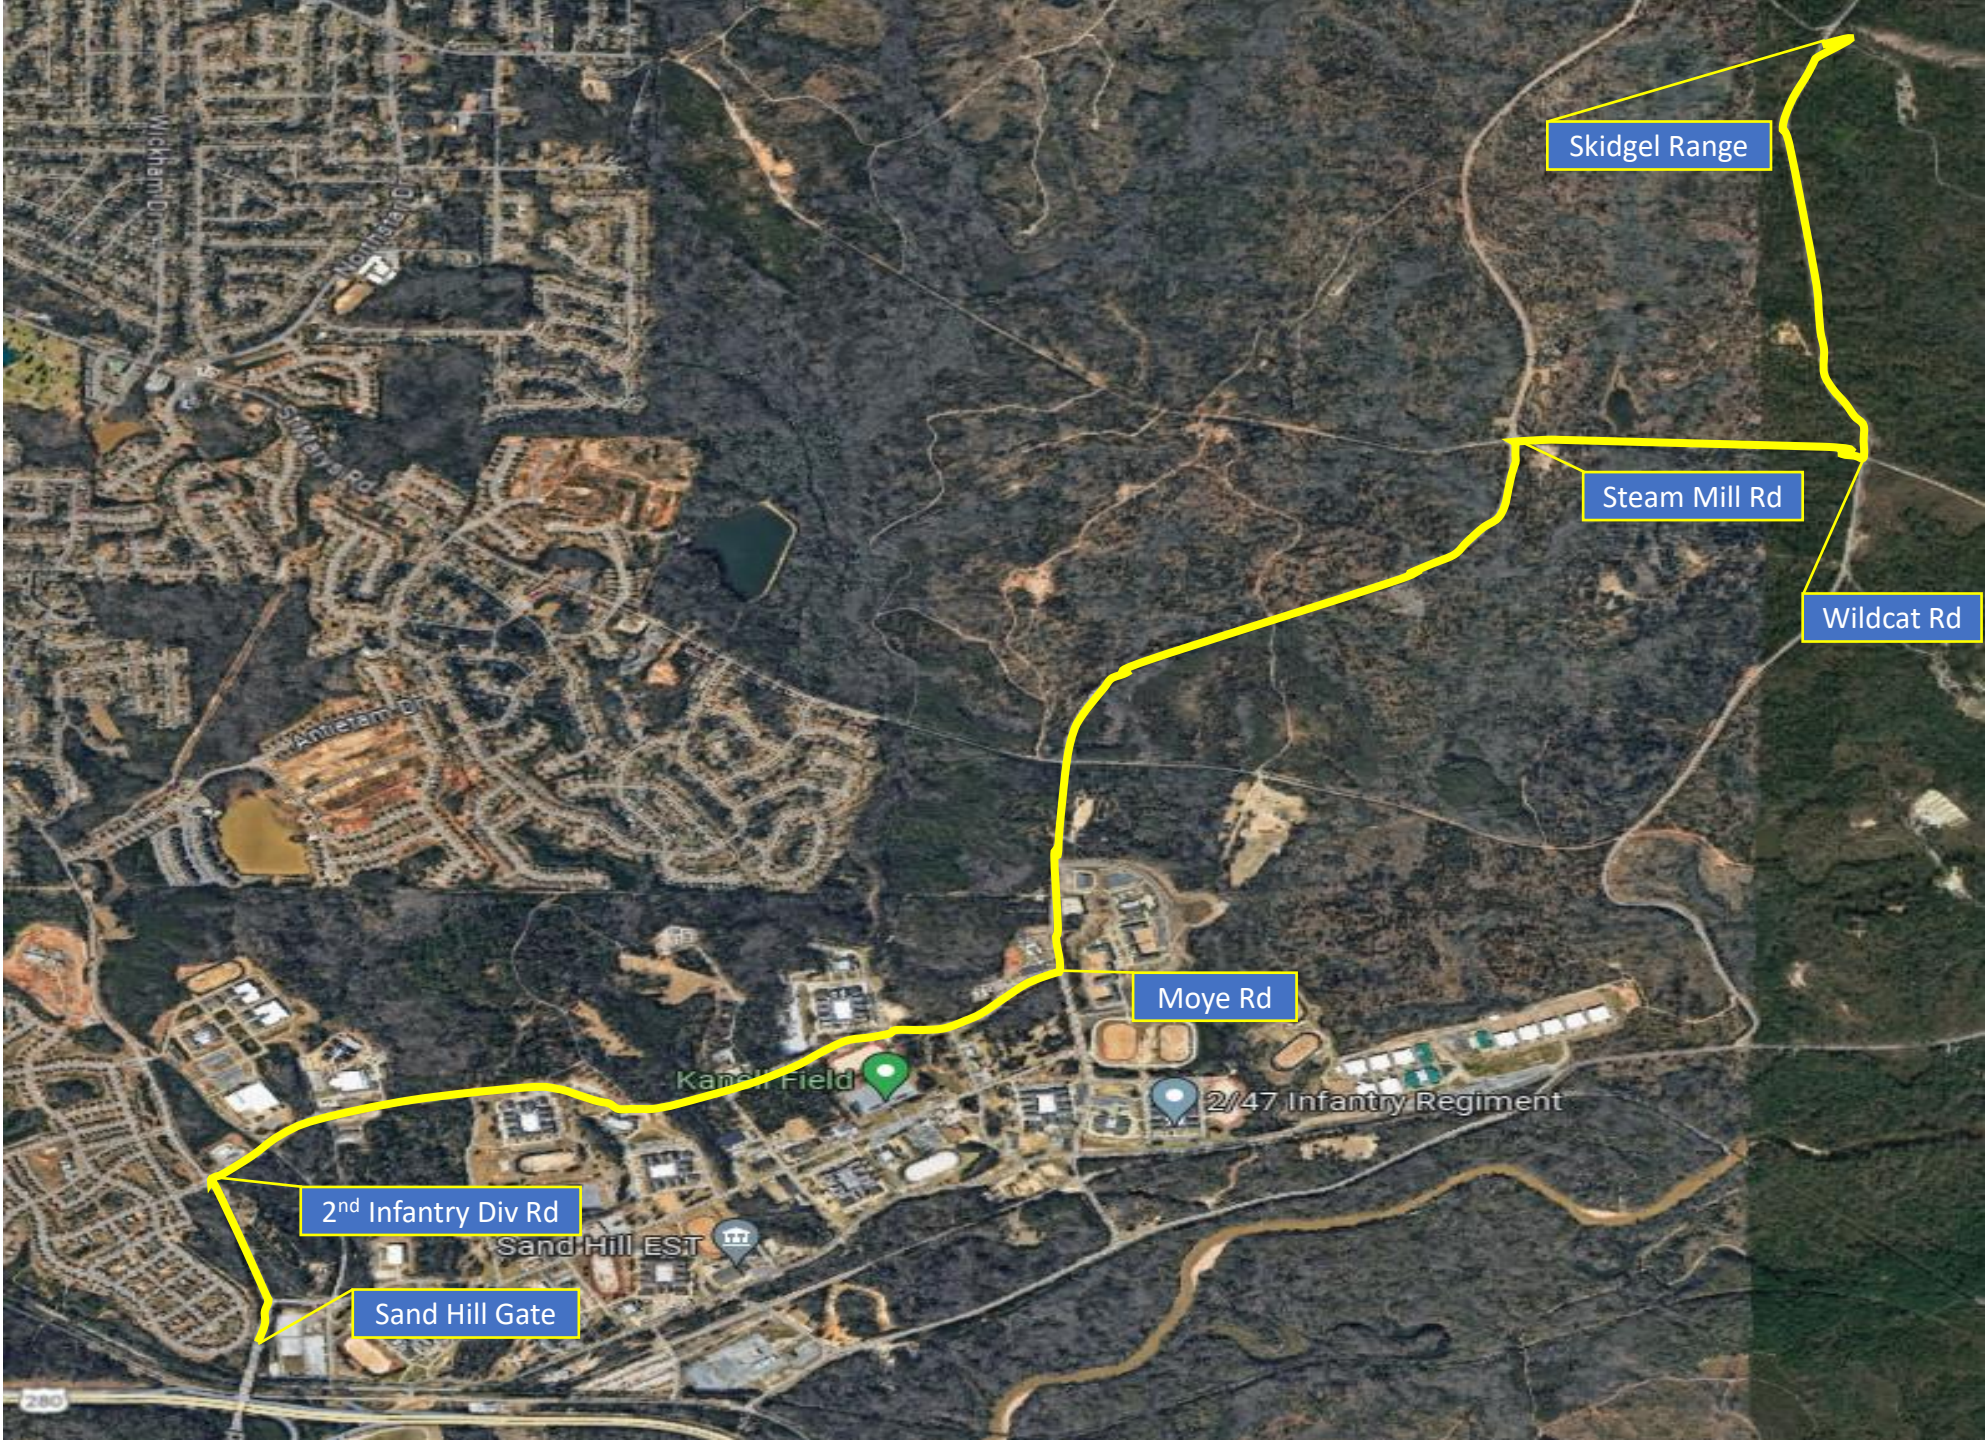

Sand Hill Gate to Devore Range

- Starting from Sand Hill Gate
- Head north on Custer Rd
- In 0.4 miles Turn right onto 2nd Infantry Division Rd
- In 1.6 miles Turn left onto Moyer Rd
- In 1.7 miles Turn right onto Steam Mill Rd
- In 0.6 miles Turn right onto Wildcat Rd
- In 0.3 miles Turn left onto Devore Range
- Follow the road down to Spectator Parking

Sand Hill Gate to Skidgel Range

Starting from Sand Hill Gate

Head north on Custer Rd

In 0.4 miles
Turn right onto 2nd Infantry Division Rd

In 1.6 miles
Turn left onto Moye Rd

In 1.7 miles
Turn right onto Steam Mill Rd

In 0.6 miles
Turn left onto Wildcat Rd

In 1.0 miles
Turn right onto Skidgel Range

Follow the road down to Spectator Parking

Main Gate to Red Cloud Range

Starting from Main Gate

Head South on Lindsey Creek Pkwy

In 2.0 miles
Keep right onto
Lindsey Creek Pkwy

In .8 miles
Turn left onto Red
Cloud Range