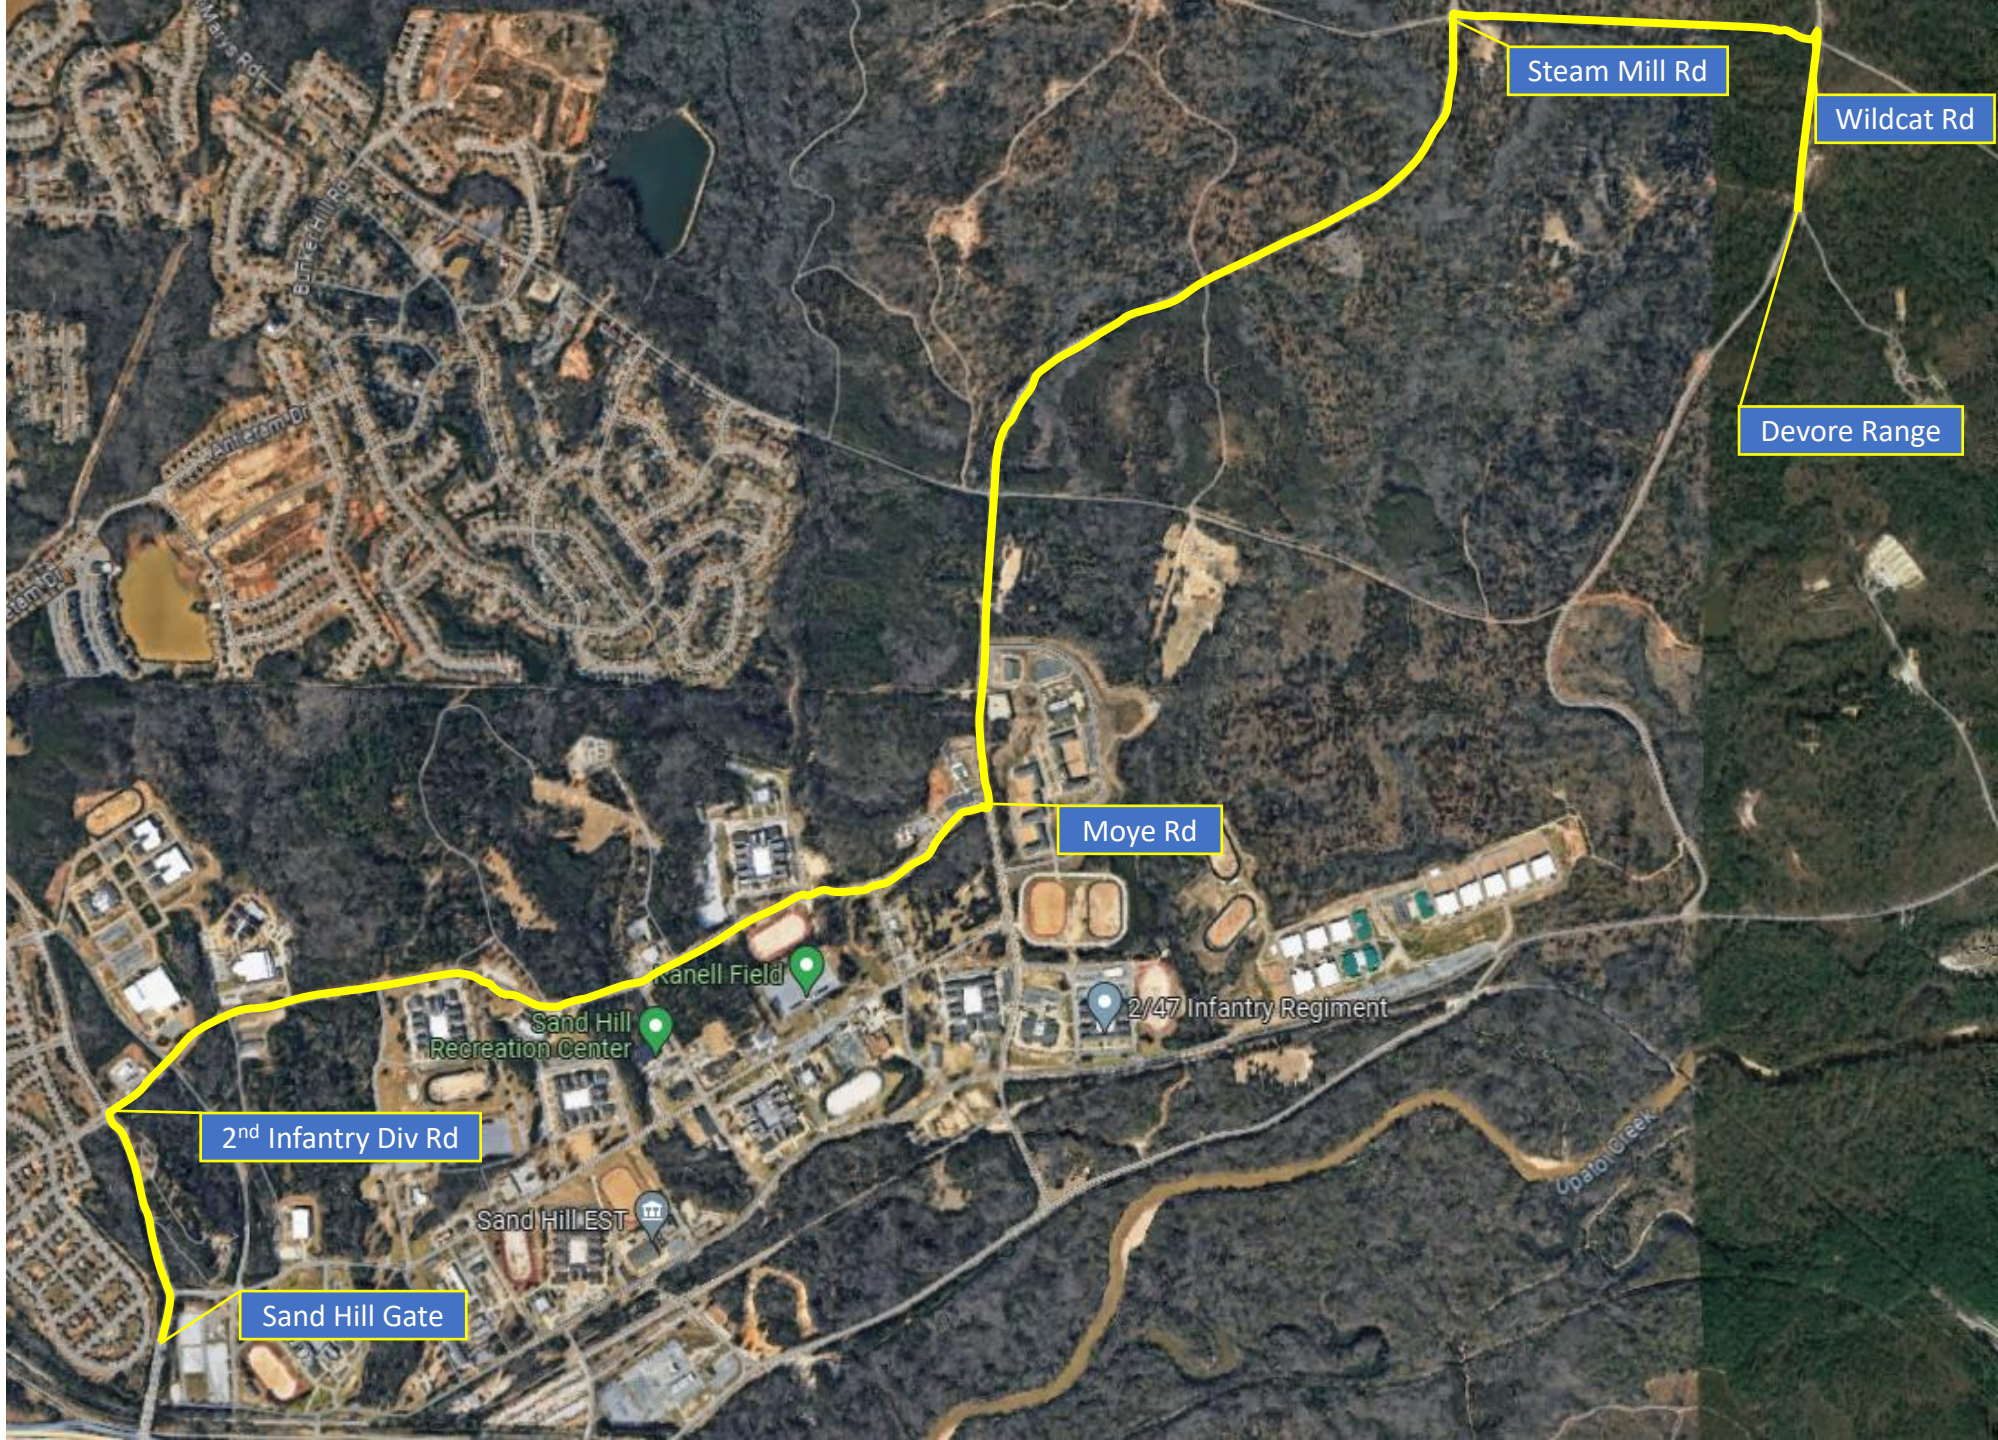

Sand Hill Gate to Devore Range

- Starting from Sand Hill Gate
- Head north on Custer Rd
- In 0.4 miles Turn right onto 2nd Infantry Division Rd
- In 1.6 miles Turn left onto Moyer Rd
- In 1.7 miles Turn right onto Steam Mill Rd
- In 0.6 miles Turn right onto Wildcat Rd
- In 0.3 miles Turn left onto Devore Range
- Follow the road down to Spectator Parking

Sand Hill Gate to Skidgel Range

Starting from Sand Hill Gate

Head north on Custer Rd

In 0.4 miles
Turn right onto 2nd Infantry Division Rd

In 1.6 miles
Turn left onto Moye Rd

In 1.7 miles
Turn right onto Steam Mill Rd

In 0.6 miles
Turn left onto Wildcat Rd

In 1.0 miles
Turn right onto Skidgel Range

Follow the road down to Spectator Parking

Main Gate to Red Cloud Range

Starting from Main Gate

Head South on Lindsey Creek Pkwy

In 2.0 miles
Keep right onto
Lindsey Creek Pkwy

In .8 miles
Turn left onto Red
Cloud Range